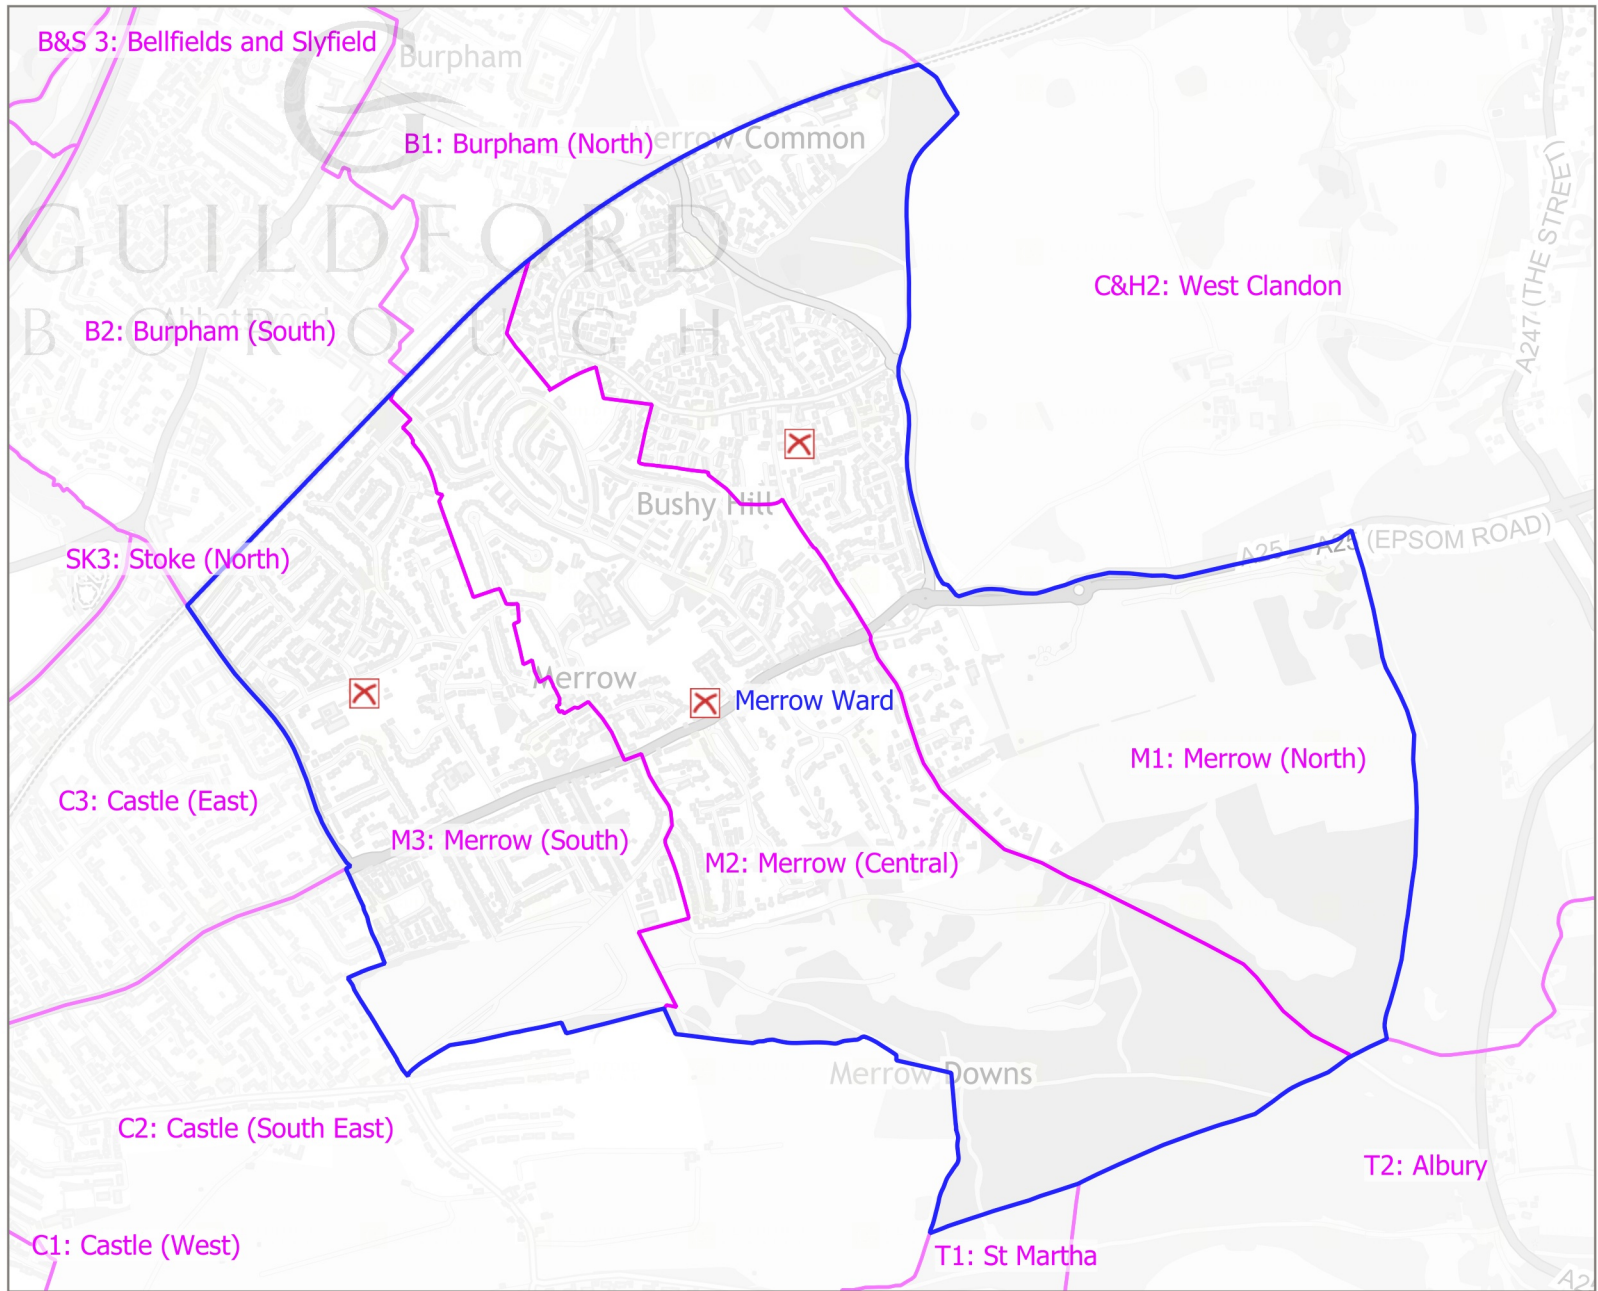

Ward and Polling District Boundaries - Merrow Ward

Legend

- Ward Boundary
- Polling District
- X Polling Station

Polling Station List

- Merrow C of E Infant School
- Merrow Village Hall
- Boxgrove Primary School

Publication Date: 2022-11-25

Scale at A4:
Diagrammatic

© Crown Copyright 2022. Guildford Borough Council.
Licence No. 100019625.